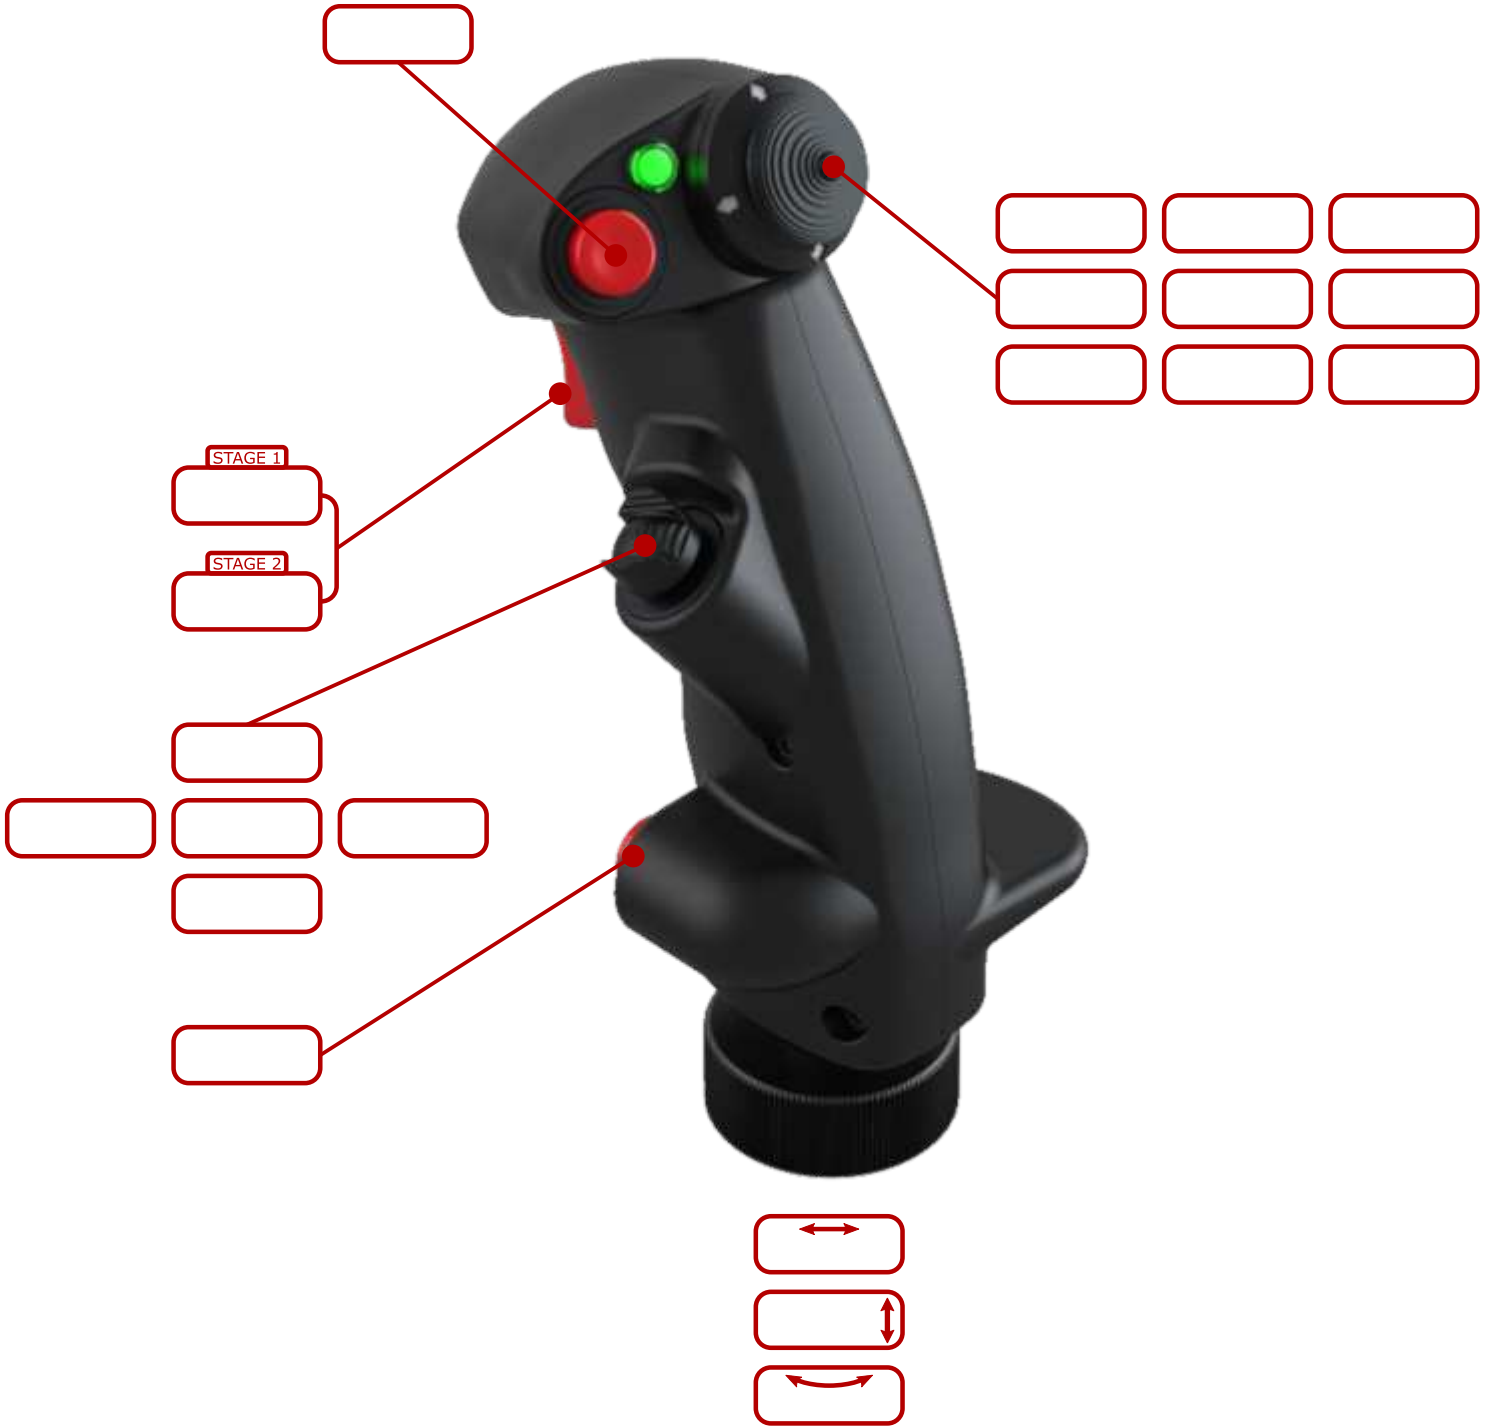

VIRPIL MT50 Throttle (v2)

VPC MT50 CM2

VPC Constellation Delta

VPC WarBRD Grip

Thrustmaster Warthog Grip