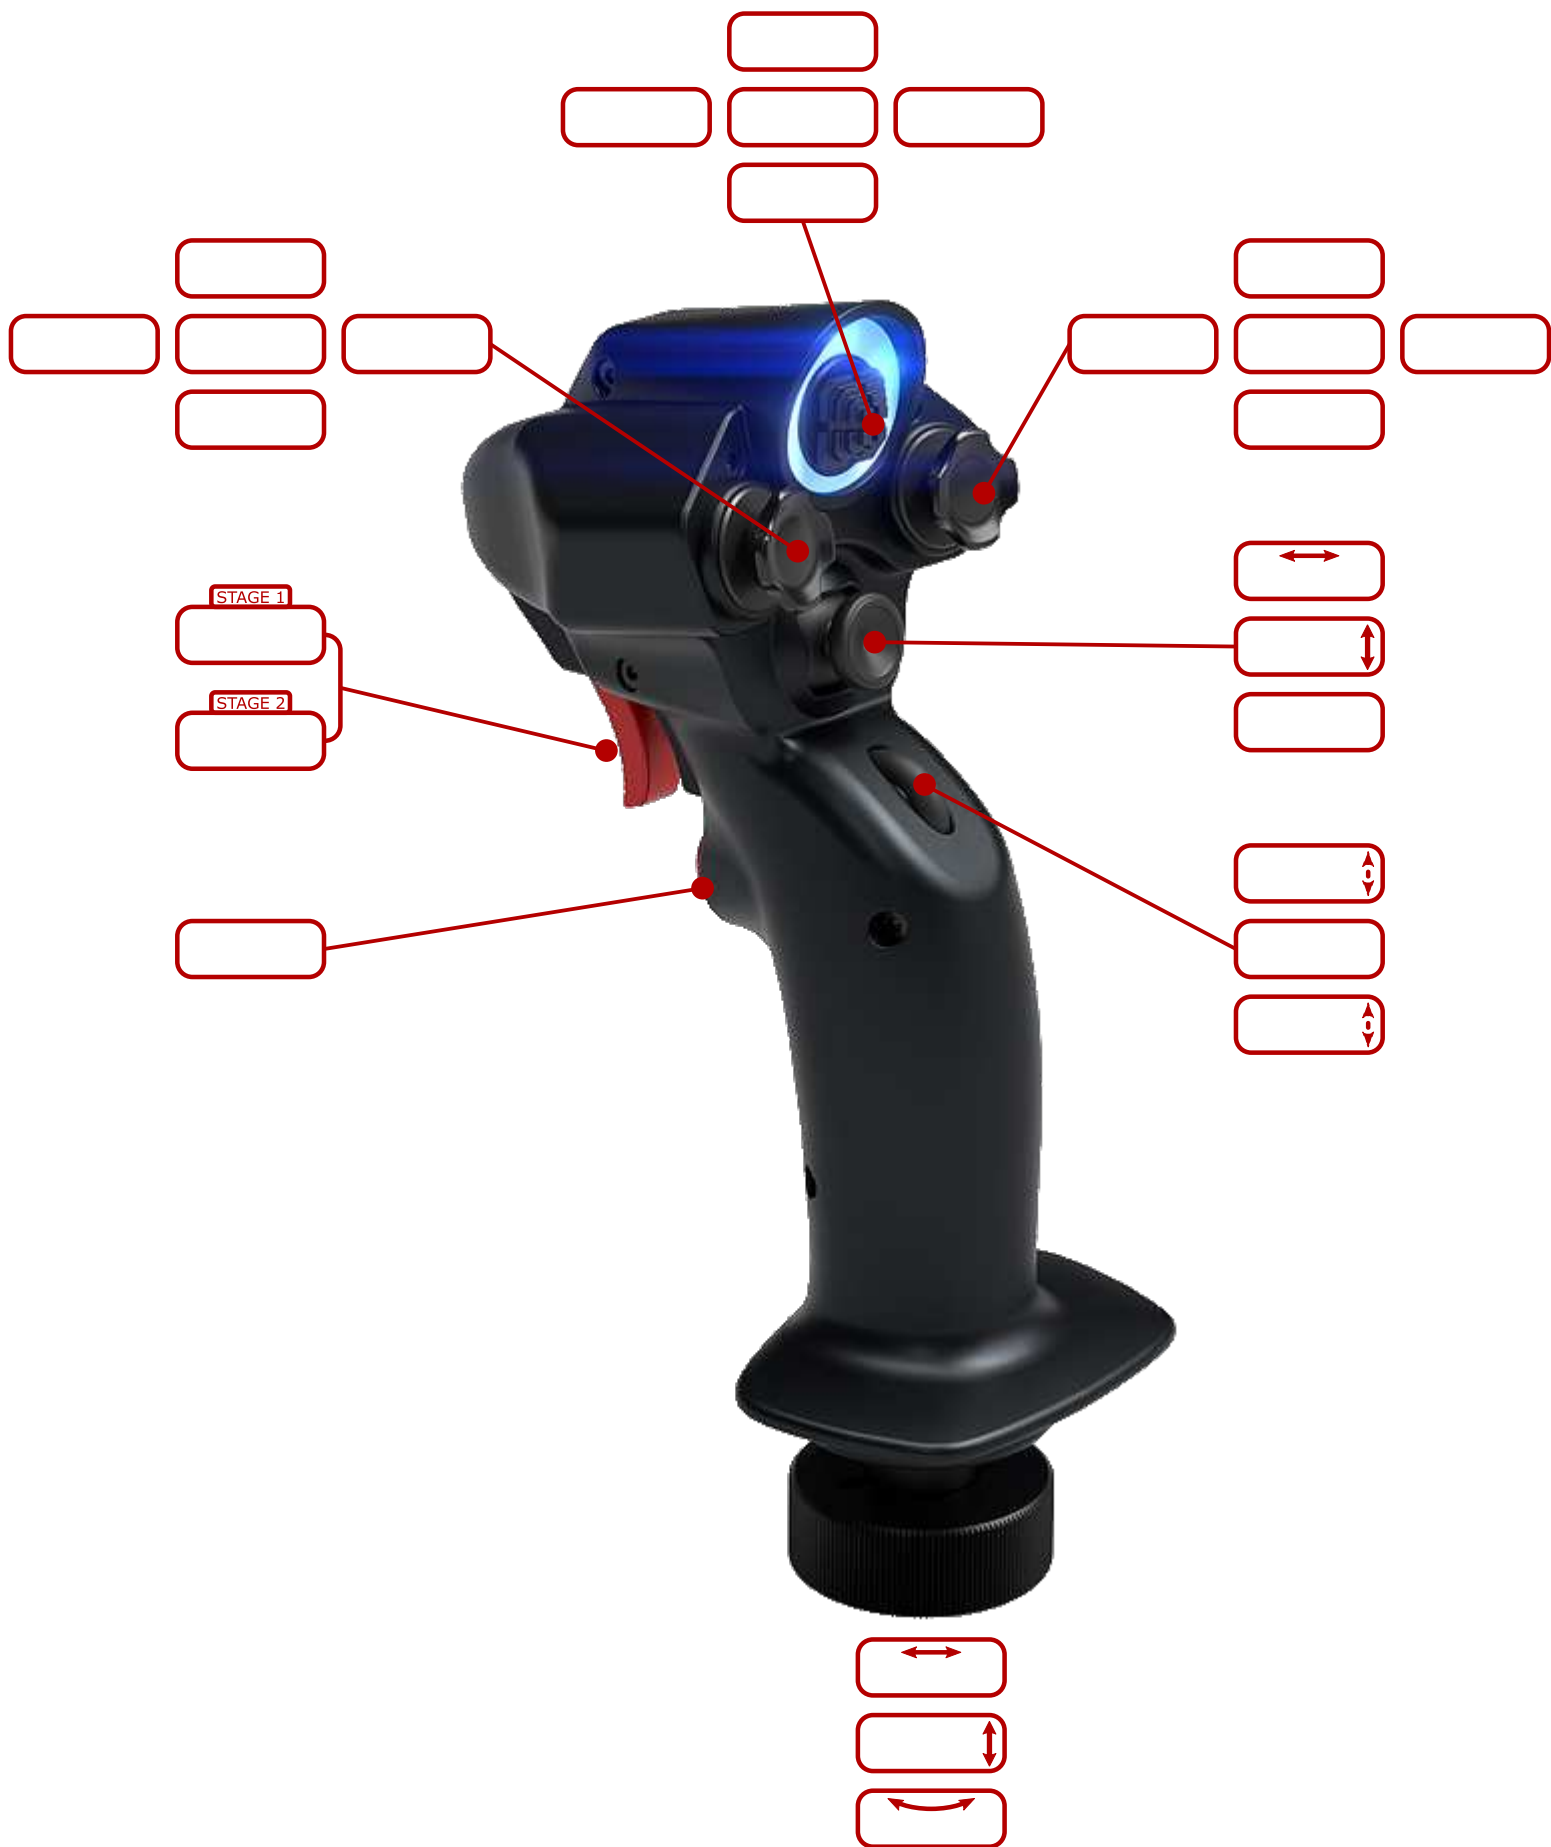

VIRPIL MT50 Throttle (v2)

VPC MT50 CM2

VPC Constellation Delta

VPC WarBRD Grip

Thrustmaster Warthog Grip