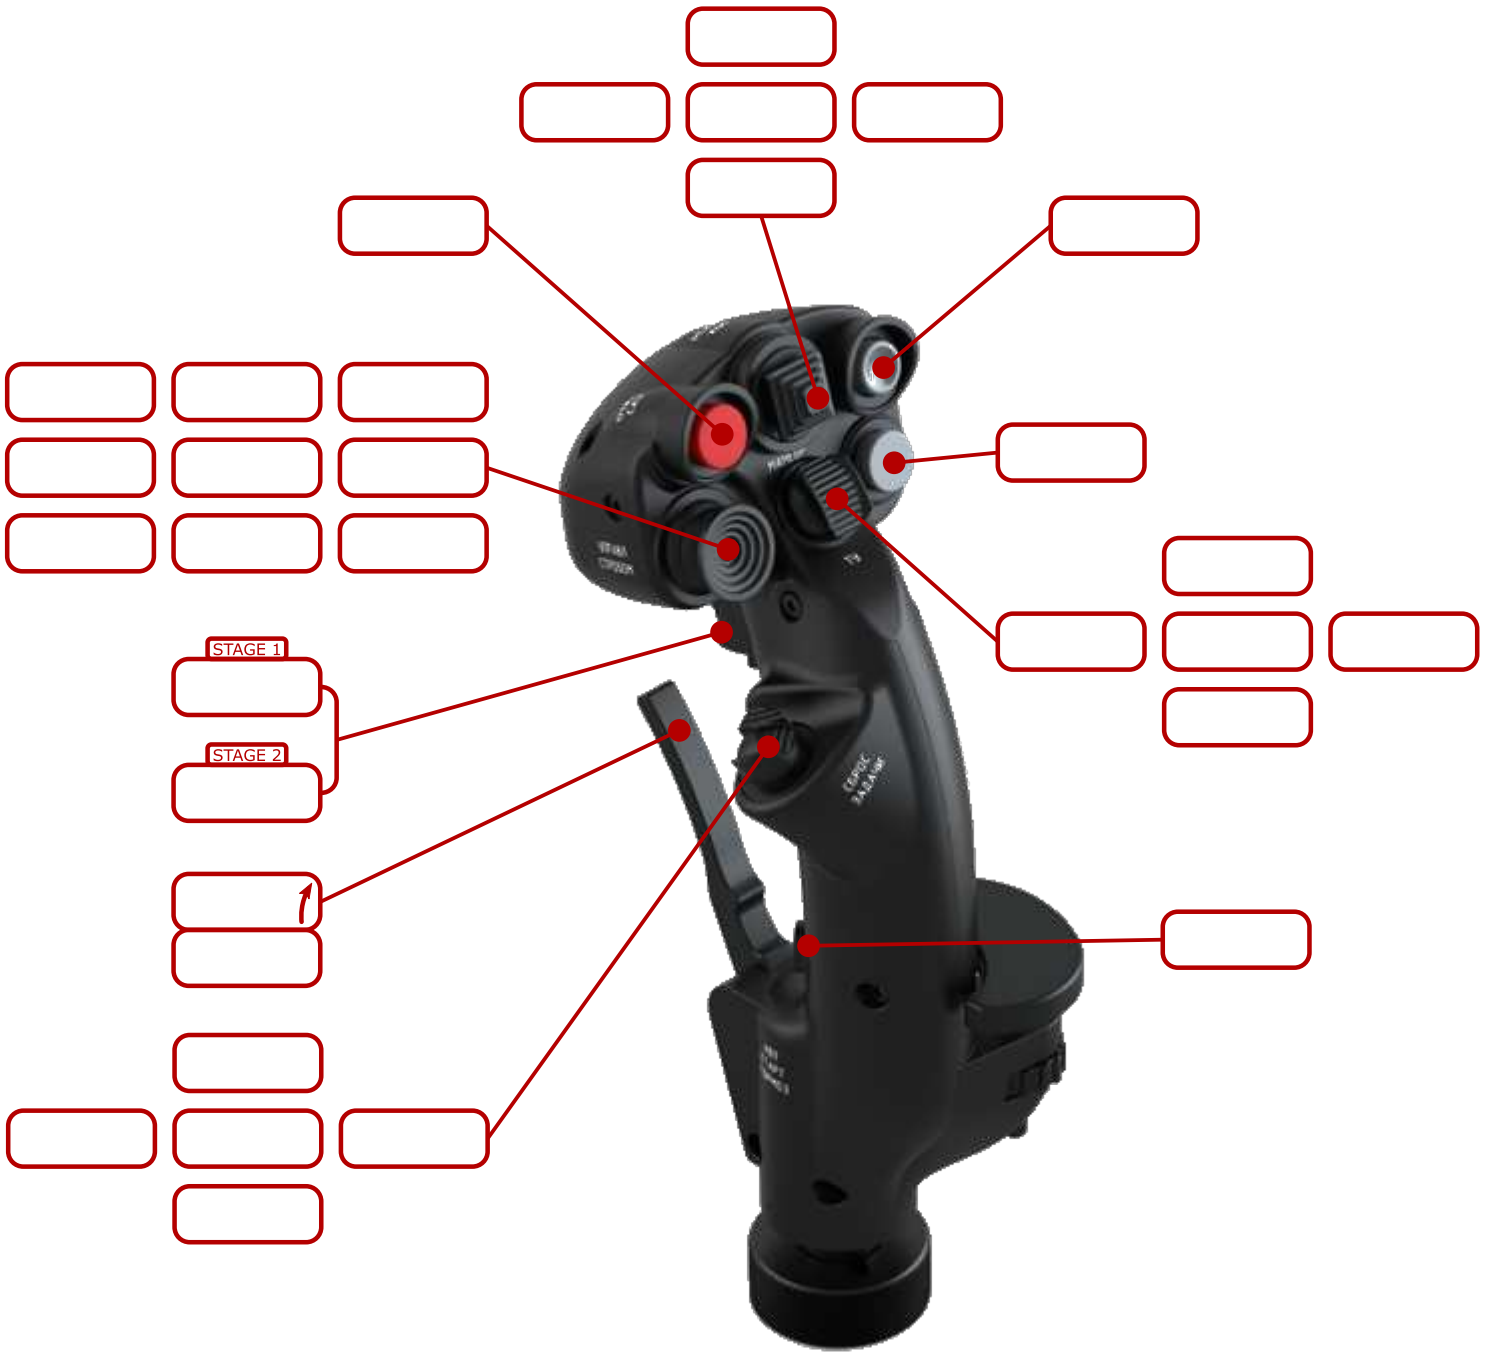

VIRPIL MT50 Throttle (v2)

VPC MT50 CM2

VPC Constellation Delta

VPC WarBRD Grip

Thrustmaster Warthog Grip