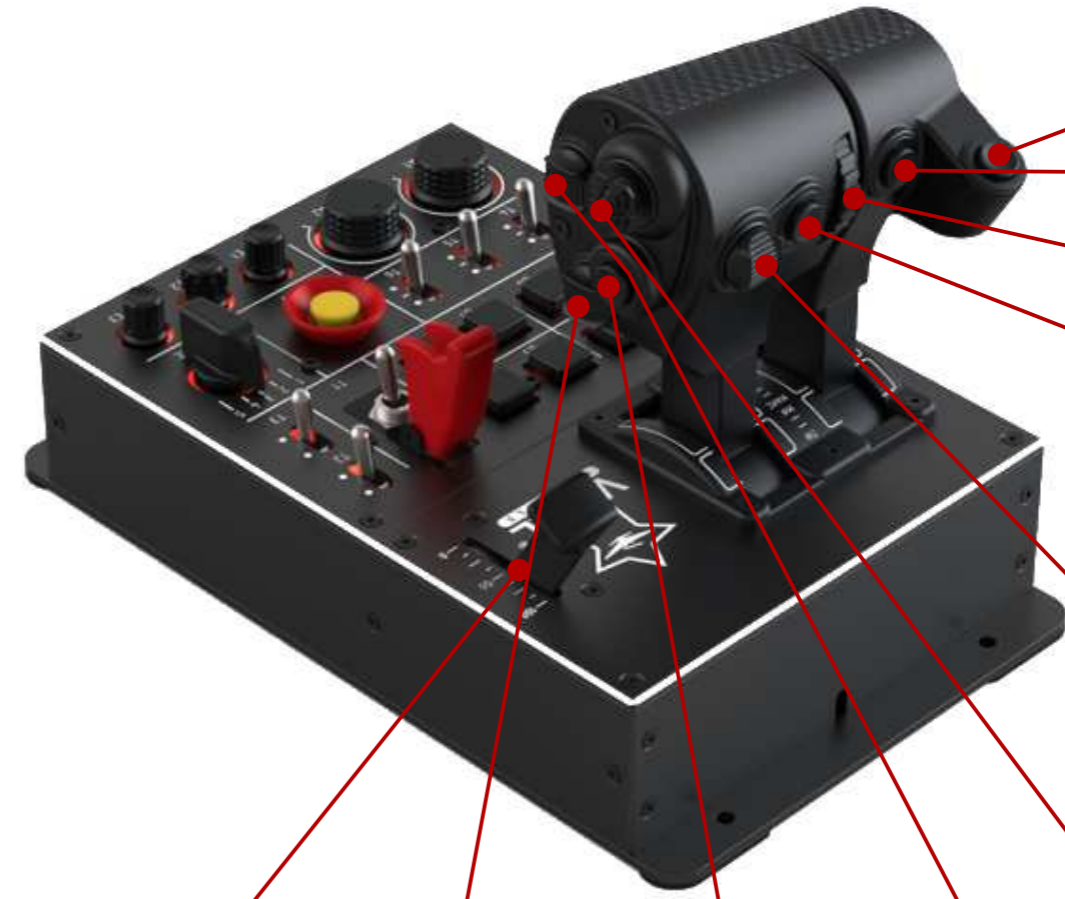

VIRPIL MT50 Throttle (v2)

VPC MT50 CM2

VPC Constellation Delta

VPC WarBRD Grip

Thrustmaster Warthog Grip