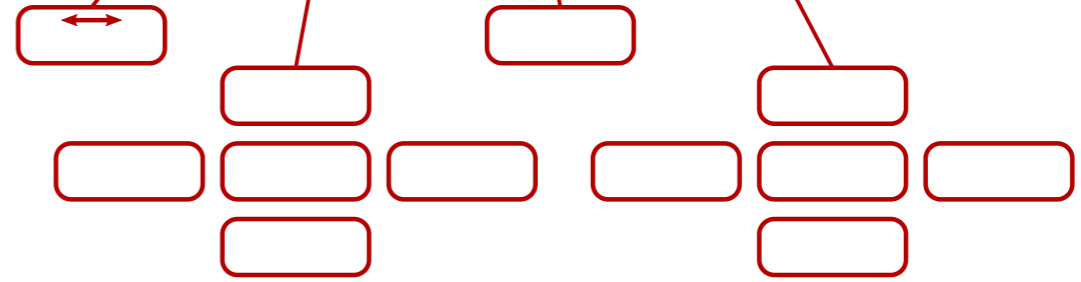

VIRPIL MT50 Throttle (v2)

VPC MT50 CM2

VPC Constellation Delta

VPC WarBRD Grip

Thrustmaster Warthog Grip