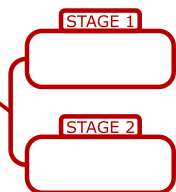

VIRPIL MT50 Throttle (v2)

VPC MT50 CM2

VPC Constellation Delta

VPC WarBRD Grip

Thrustmaster Warthog Grip